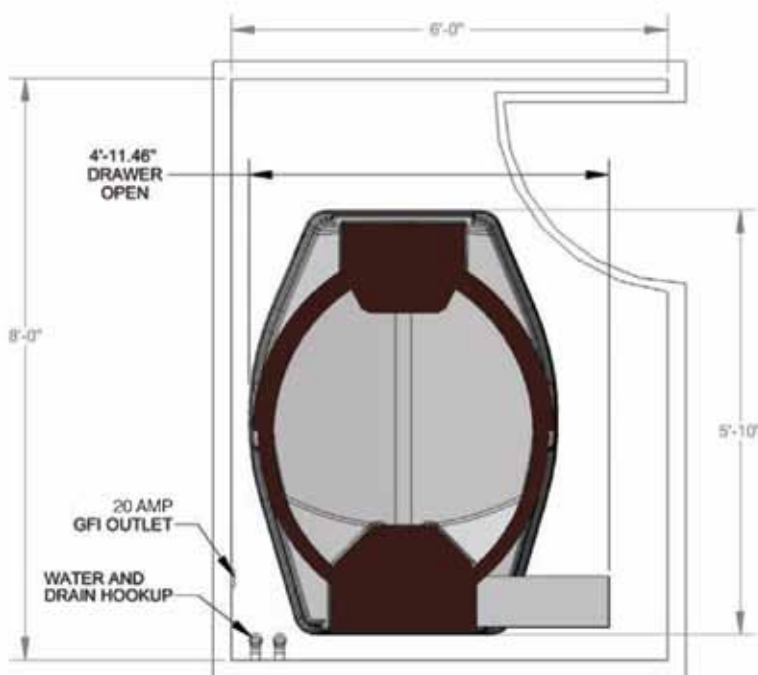

MULTI-SESSION PROGRAMMING

A CUSTOMIZABLE SUNLESS EXPERIENCE FOR EVERYONE

SPECIFICATIONS:

BODY OPTIONS

FULL BODY
JUST FACE
JUST LEGS

SOLUTION OPTIONS

PRE SUNLESS HYDRATION TREATMENT
PREPARES THE SKIN FOR A SUNLESS TAN

SUNLESS TANNING
AVAILABLE IN CLEAR OR BRONZE FORMULA

ANTI-AGING MOISTURIZER
SKIN FIRING AND MOISTURIZING
TREATMENT THAT ALSO EXTENDS RESULTS.

MULTI-SESSION PROGRAMMING
FOR A COMBINATION OF 1, 2, OR 3
TREATMENTS ALL IN A SINGLE SESSION.

WATER SUPPLY

COLD WATER ONLY STANDARD MALE
GARDEN HOSE CONNECTION

HVLP MOTOR

INTEGRATED AND SELF CONTAINED, PATENTED
HVLP TURBINE MOTOR ALLOWS FOR A QUIET
TREATMENT. NO LOUD COMPRESSORS.

DRAIN

INTEGRATED DRAIN PUMP WITH
CHECK VALVE ELIMINATING NEED FOR
FLOOR DRAIN. STANDARD MALE GARDEN
HOSE CONNECTION OR WASHING
MACHINE TYPE DRAIN.

T-MAX COMPATIBILITY INCLUDED

EASILY INTEGRATES WITH MOST POS SOFTWARE

SYSTEM SPECIFICATIONS

HEIGHT: 7'5"
LENGTH: 5'8"
WIDTH: 4'2"

POWER REQUIREMENTS

120V
20 AMP GFI OUTLET

ROOM SIZE

6' X 8' X 8'
7' X 8' X 8' (OPTIMAL RECOMMENDED ROOM SIZE)